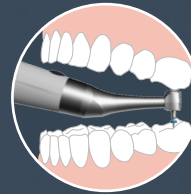

# Smaller

• 360° contra-angle rotation

• Miniature contra-angle for better visibility & easier posterior access

Miniature contra-angle  
Super Mini head & thin neck

Normal head & neck

• Slim and compact design for maximum comfort and mobility

# Lighter

Less than 100 grams,  
reducing hand fatigue during treatment,  
providing the ultimate E-xtreme experience.