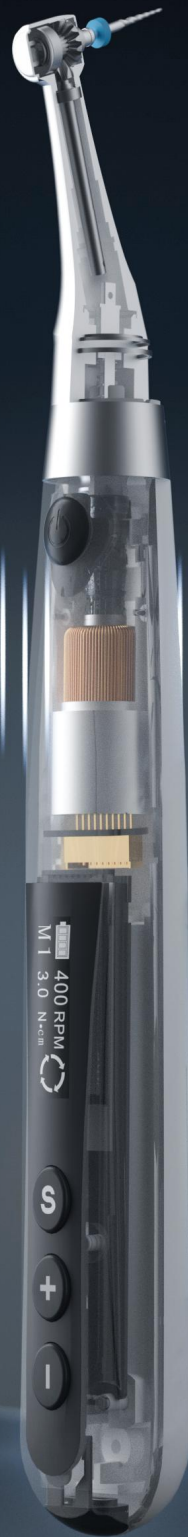

# E-xtreme

Make Essence to Extreme  
Smaller | Lighter | Quieter  
than ever

# Smaller

• 360° contra-angle rotation

• Miniature contra-angle for better visibility & easier posterior access

Miniature contra-angle  
Super Mini head & thin neck

Normal head & neck

• Slim and compact design for maximum comfort and mobility

# Quieter

Eighteeth innovative motor,  
cutting down the noise from inside,  
allowing you to experience the tranquility.

Reciprocation function:  
five optional angles

Built-in file system

Model	: E-xtreme
Weight(grams)	: 99 g
Torque range	: 0.5 N.cm-4.0 N.cm
Power supply	: 100 V-240 V
Frequency	: 50 Hz / 60 Hz
Output	: DC 5 V/ 1 A