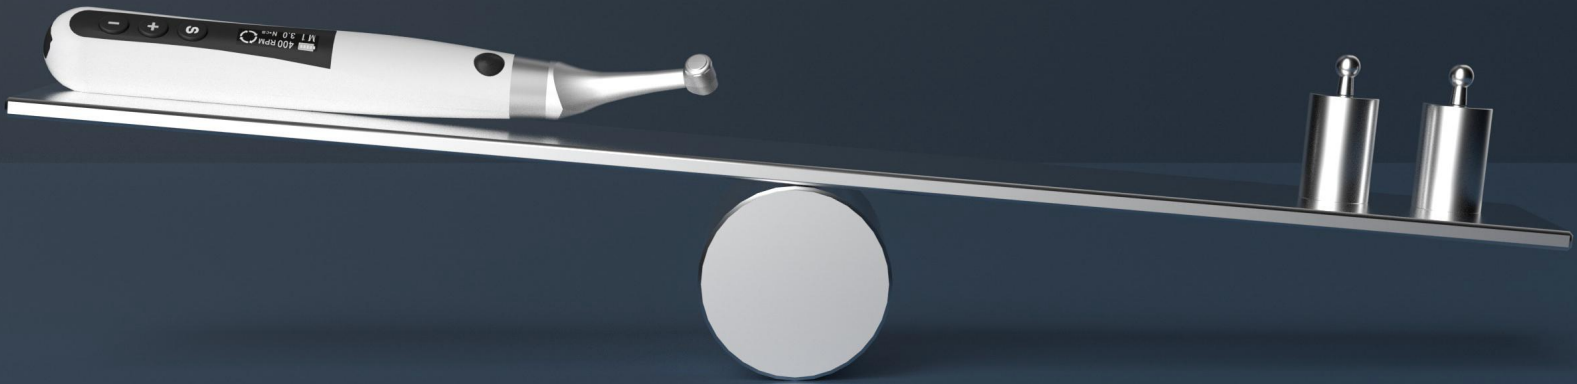

# Smaller

• 360° contra-angle rotation

• Miniature contra-angle for better visibility & easier posterior access

Miniature contra-angle  
Super Mini head & thin neck

Normal head & neck

• Slim and compact design for maximum comfort and mobility

# Lighter

Less than 100 grams,  
reducing hand fatigue during treatment,  
providing the ultimate E-xtreme experience.

# Quieter

Eighteeth innovative motor,  
cutting down the noise from inside,  
allowing you to experience the tranquility.

Reciprocation function:  
five optional angles

Built-in file system

Model	: E-xtreme
Weight(grams)	: 99 g
Torque range	: 0.5 N.cm-4.0 N.cm
Power supply	: 100 V-240 V
Frequency	: 50 Hz / 60 Hz
Output	: DC 5 V/ 1 A